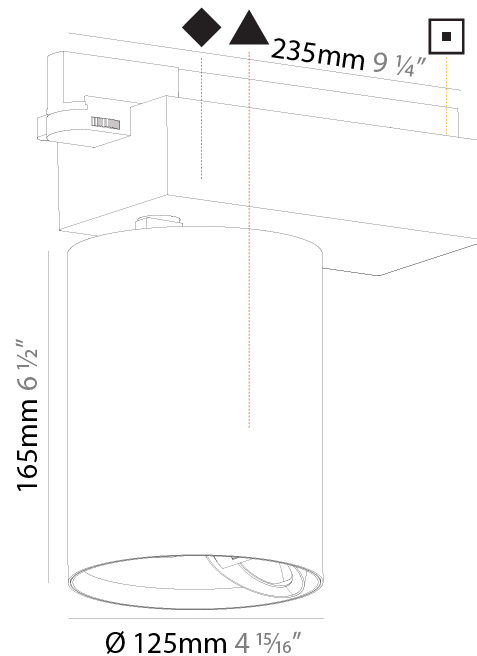

GENERAL

Series: Centriq
Subseries: Centriq Wallwash
Brand: Prolicht
Division: Architectural
Mounting Type: Track
Mounting Location: Ceiling
Subcategory: Spots

PHYSICAL

Shape: Cylinder
Diameter (mm): 125
Diameter (in): 4 ¹⁵/₁₆
Length (mm): 235
Length (in): 9 ¹/₄
Height (mm): 165
Height (in): 6 ¹/₂
Light Distribution: Adjustable / Asymmetric
Fixture Finish: SSR / BKV / CWI / CRY / HAB / UFT / ITA / RUA / FTG / MYG / LOD / PUS / FRO / FUP / KIA / POP / BLS / SPG / MEY / GOH / GUM / CHC / COM / ABZ / JAG / OBR / MOS / ROR
Fixture Material: Aluminum

ELECTRICAL

Lamp Type: LED (Zhaga Standard)
Input Wattage (W): 37.1
Total Output Wattage (W): 34
Dimming: Tri-Mode (Non-Dimming and Phase Dimming (120Vac only) and 0-10V Dimming)
Driver Included: Yes
Driver Location: Integrated
Driver Type: Constant Current - Universal
Driver Class: Class 2
Input Voltage (V): 120 - 277
Constant Current (MA): 1050

LED

Number of LEDs: 1
Color Temperature (°K): 2700 / 3000 / 3500 / 4000
Max. Delivered Lumen (lm): 2840 / 2950 / 3048 / 3110
CRI: >90 CRI
Efficiency (%): 85
Lamp Life (hrs): 50000

OPTICAL

Reflector: Multi-faceted
Adjustability: Rotational 340°; Tilt 90°

RATINGS AND CERTIFICATIONS

Certified By: Certified for North American Standards
IP rating: IP20